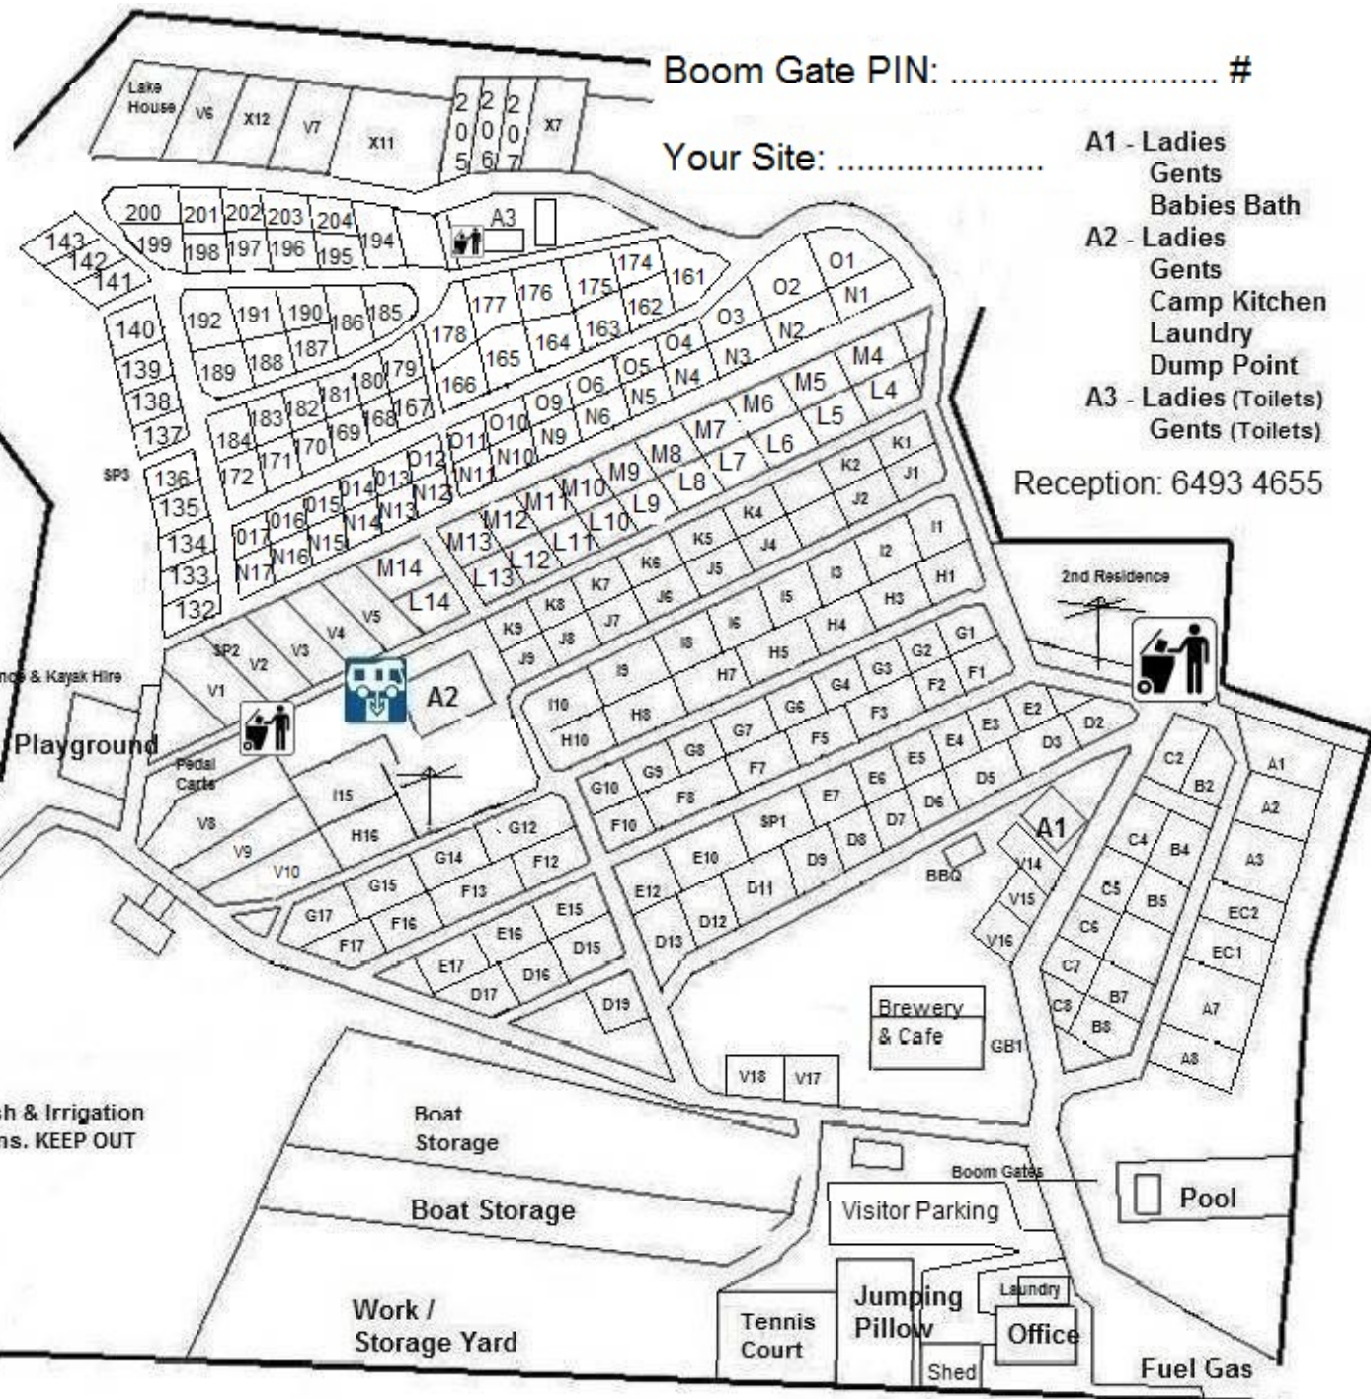

Wallaga Lake

Boom Gate PIN: ..... #

Your Site: .....

- A1 - Ladies  
Gents  
Babies Bath
- A2 - Ladies  
Gents  
Camp Kitchen  
Laundry  
Dump Point
- A3 - Ladies (Toilets)  
Gents (Toilets)

Reception: 6493 4655

Boat Ramp & Jetty

Bush & Irrigation Dams. KEEP OUT

Work / Storage Yard

Brewery & Cafe

Visitor Parking

Tennis Court

Jumping Pillow

Office